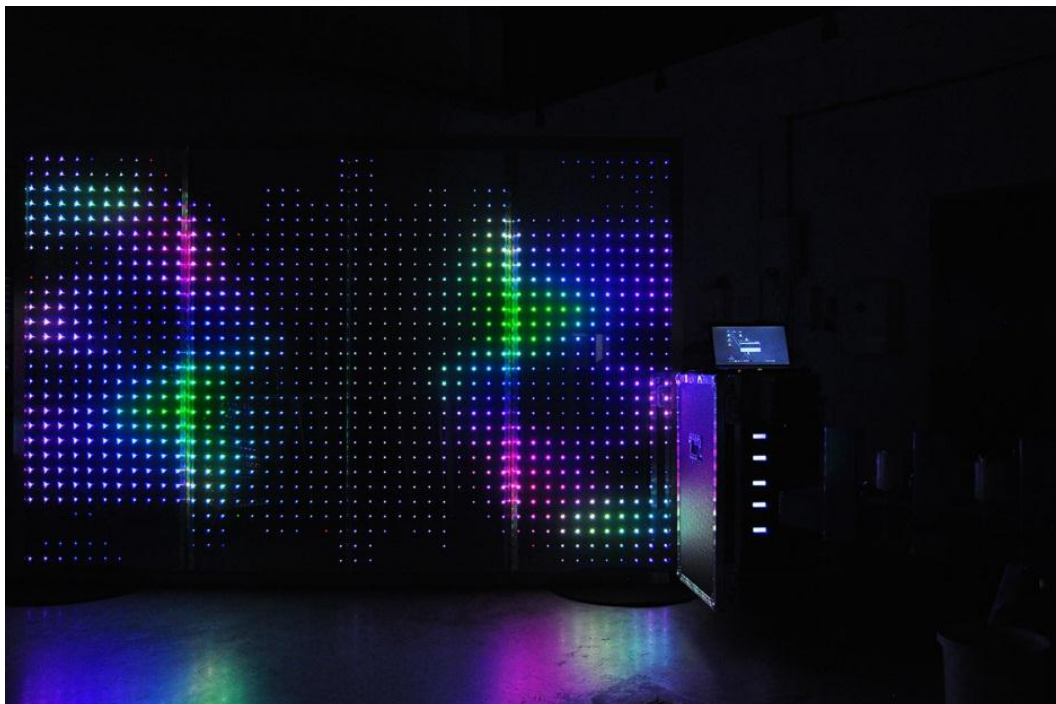

powerglass®

PETER PLATZ
SPEZIALGLAS GMBH

PETER PLATZ
SPEZIALGLAS GMBH

AUF DEN PÜHLEN 5
D -51674 WIEHL-BOMIG

T: +49 (0)2261 7890-0
F: +49 (0)2261 7890-10

E: INFO@P2SG.DE
WWW.P2SG.DE