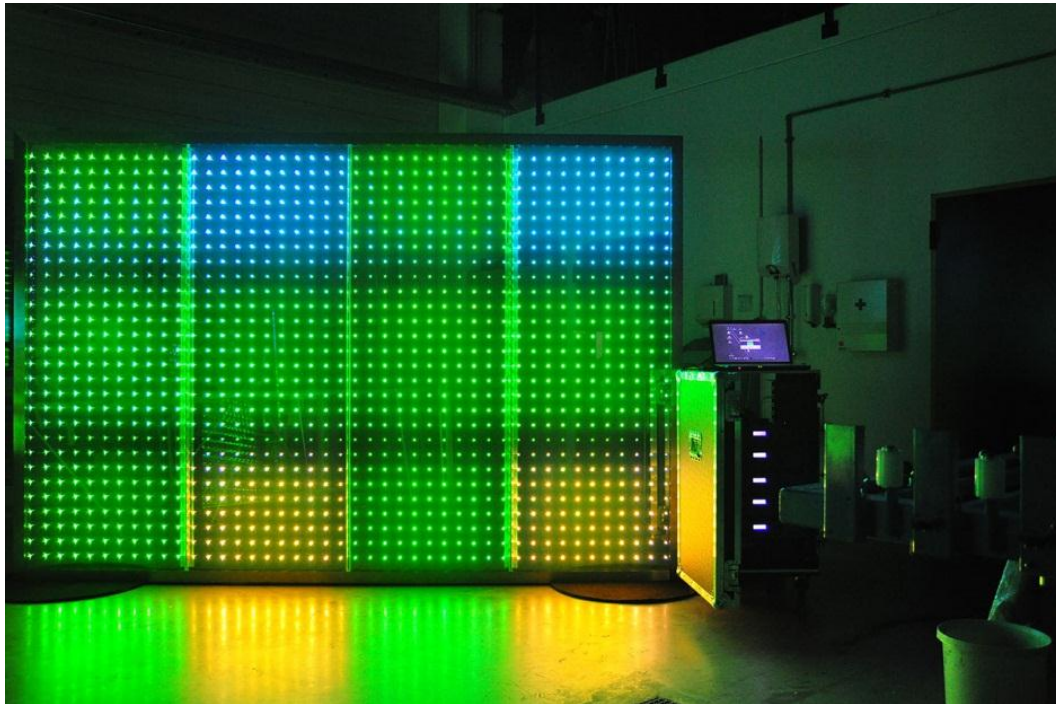

powerglass®

PETER PLATZ
SPEZIALGLAS GMBH

PETER PLATZ
SPEZIALGLAS GMBH

AUF DEN PÜHLEN 5
D -51674 WIEHL-BOMIG

T: +49 (0)2261 7890-0
F: +49 (0)2261 7890-10

E: INFO@P2SG.DE
WWW.P2SG.DE