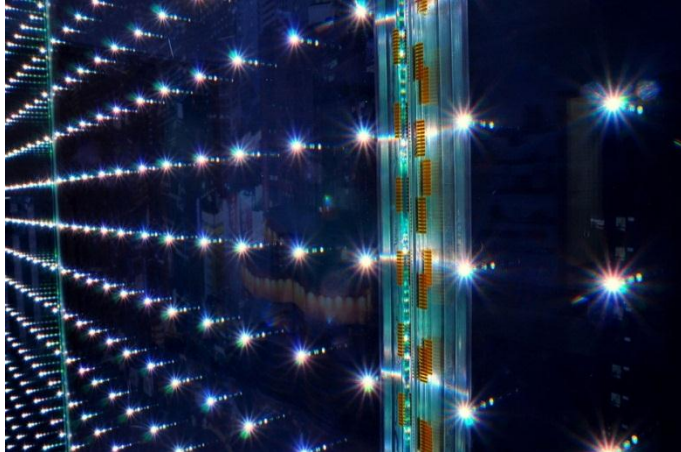

Technical Data

Project	RGB media façade
Specification	controllable LED
Glass Construction	coverglass: 6 mm float, tempered / 2 mm resin / 6 mm float, tempered / 2 mm resin / 6 mm powerglass®, tempered
Quantity	4 panels à 828 x 2230 x 22 mm
Dimensions	total: 3430 x 2230 x 22 mm
m²	approx. 8 m²
Lighting	6.400 RGB - LED
LED Design	raster
LED Distance	76 mm
Power Supply	48 Volt
Period	2014