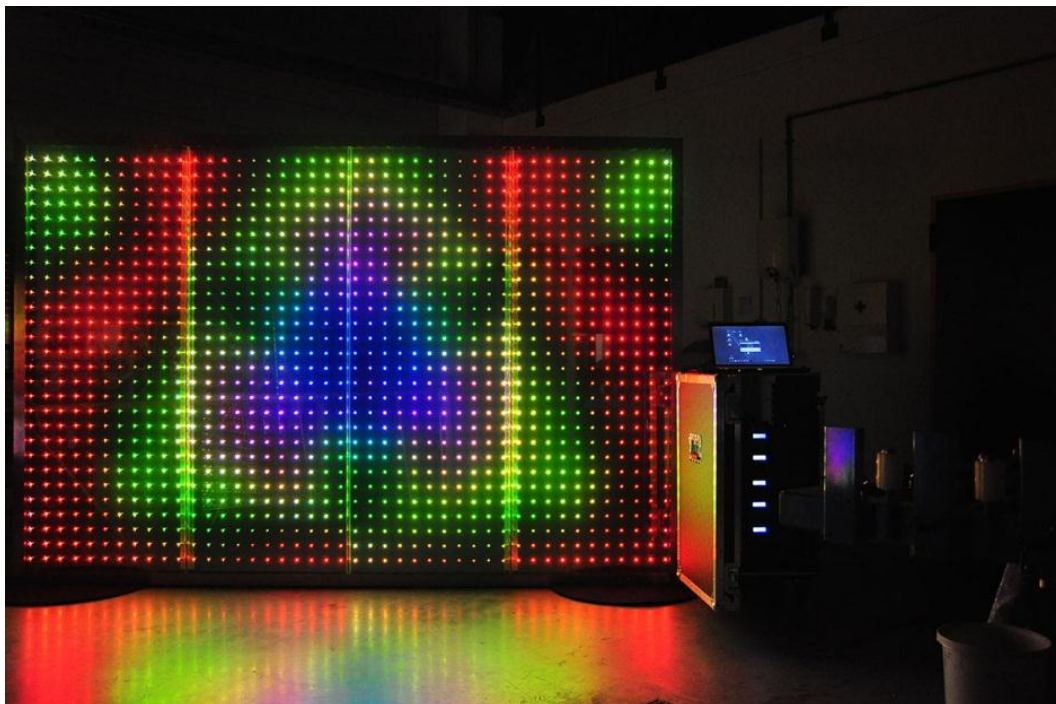

powerglass®

PETER PLATZ
SPEZIALGLAS GMBH

PETER PLATZ
SPEZIALGLAS GMBH

AUF DEN PÜHLEN 5
D -51674 WIEHL-BOMIG

T: +49 (0)2261 7890-0
F: +49 (0)2261 7890-10

E: INFO@P2SG.DE
WWW.P2SG.DE