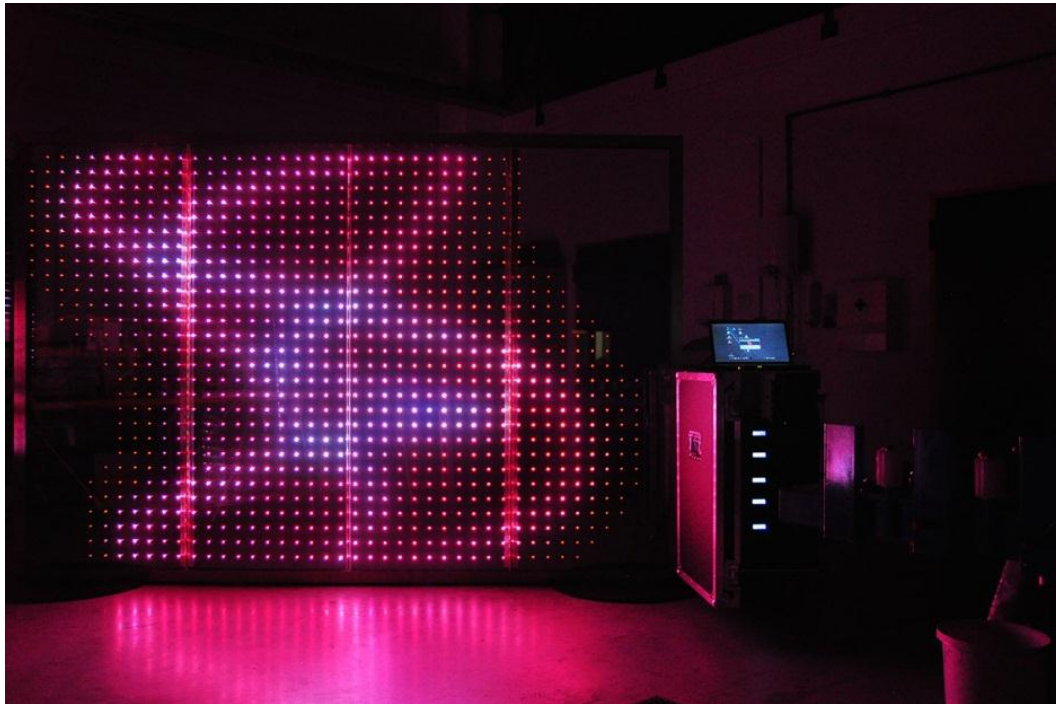

powerglass®

PETER PLATZ
SPEZIALGLAS GMBH

PETER PLATZ
SPEZIALGLAS GMBH

AUF DEN PÜHLEN 5
D -51674 WIEHL-BOMIG

T: +49 (0)2261 7890-0
F: +49 (0)2261 7890-10

E: INFO@P2SG.DE
WWW.P2SG.DE