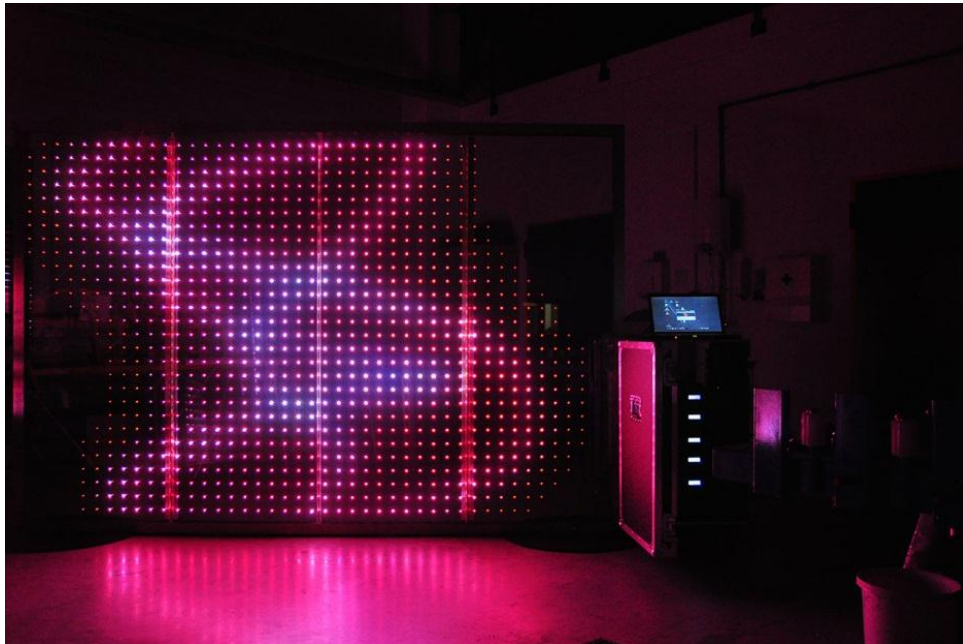

powerglass®

PETER PLATZ
SPEZIALGLAS GMBH

RGB MEDIA FACADE 2014

PETER PLATZ
SPEZIALGLAS GMBH

AUF DEN PÜHLEN 5
D -51674 WIEHL-BOMIG

T: +49 (0)2261 7890-0
F: +49 (0)2261 7890-10

E: INFO@P2SG.DE
WWW.P2SG.DE

powerglass® media façades are high tech glass façades with integrated (RGB) LED. They combine a transparent glass façade with advanced LED-communication technology. At night they are luminous advertising mediums. During the day when the installation is switched off, employees inside the building are not affected by the unobtrusive appearance. Except for the central control system, all components needed to operate the system are integrated into the façade construction.

powerglass® media façades are easy to clean – just like any standard glass façade. Further advantages are low power consumption, weather resistance, insulation effect against heat and cold and full recyclability.

powerglass® media façade elements can be produced up to sizes of 3200 x 1200 mm. Apart from the control of individual LED, whole panels can be dimmed or e.g. allow functions like interactions with passing pedestrians. powerglass® is completely produced at the factory in Wiehl-Bomig, Germany. It is supplied including transformers and all necessary control components.