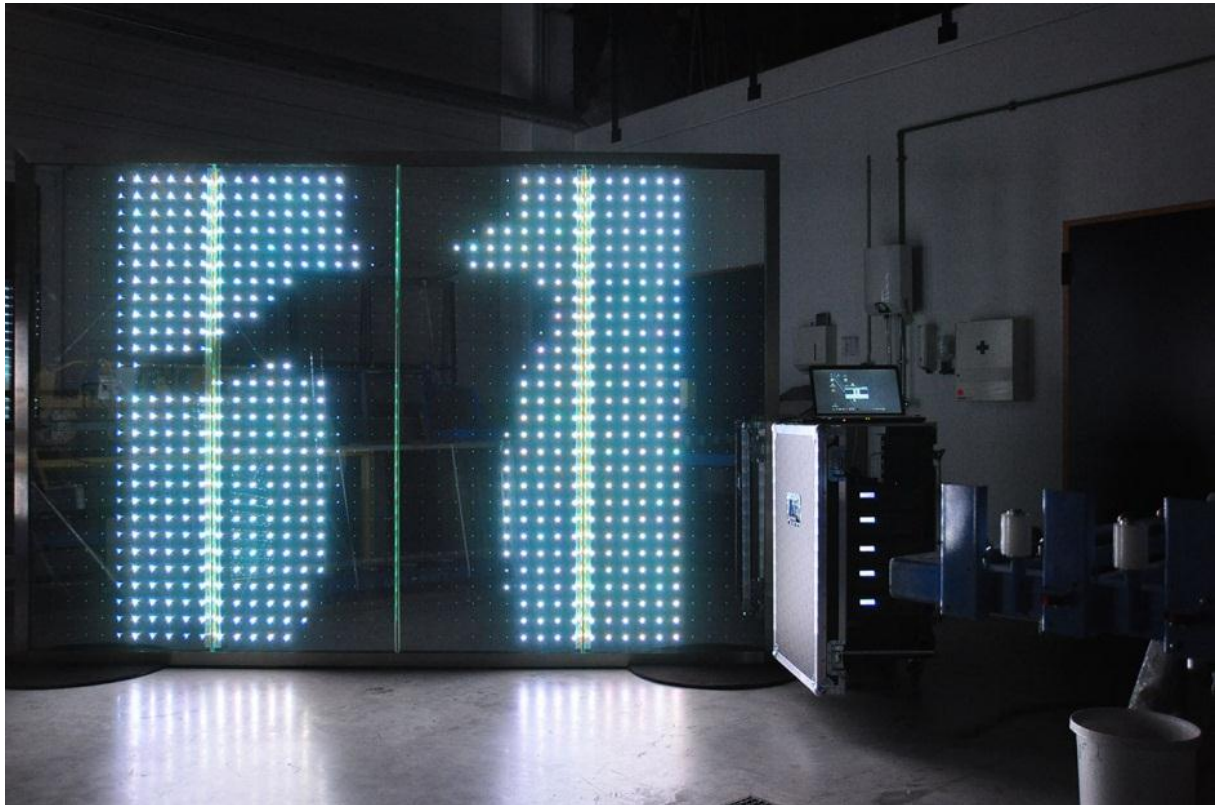

powerglass®

PETER PLATZ
SPEZIALGLAS GMBH

RGB MEDIA FACADE 2014

PETER PLATZ
SPEZIALGLAS GMBH

AUF DEN PÜHLEN 5
D -51674 WIEHL-BOMIG

T: +49 (0)2261 7890-0
F: +49 (0)2261 7890-10

E: INFO@P2SG.DE
WWW.P2SG.DE

powerglass® media façades are high tech glass façades with integrated (RGB) LED. They combine a transparent glass façade with advanced LED-communication technology. At night they are luminous advertising mediums. During the day when the installation is switched off, employees inside the building are not affected by the unobtrusive appearance. Except for the central control system, all components needed to operate the system are integrated into the façade construction.

powerglass® media façades are easy to clean – just like any standard glass façade. Further advantages are low power consumption, weather resistance, insulation effect against heat and cold and full recyclability.

powerglass® media façade elements can be produced up to sizes of 3200 x 1200 mm. Apart from the control of individual LED, whole panels can be dimmed or e.g. allow functions like interactions with passing pedestrians. powerglass® is completely produced at the factory in Wiehl-Bomig, Germany. It is supplied including transformers and all necessary control components.